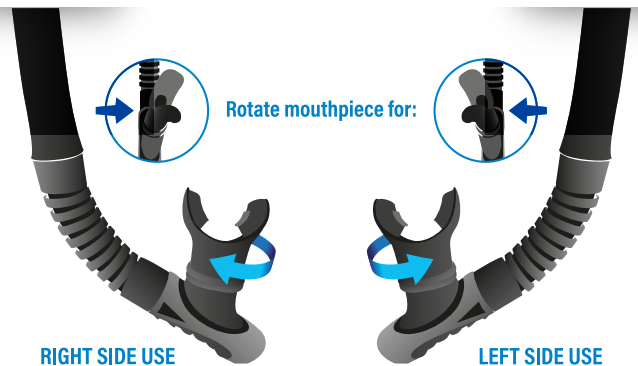

# REVERSE

**NEW  
2024**

-  PURE SILICONE
-  DRY TOP SYSTEM
-  PURGE VALVE
-  RIGHT OR LEFT SIDE USE MOUTHPIECE
-  PACKAGE 12 PIECES / UNIT

S/BL

MODEL	S/BL
	84-39B/SBL
	84-39LL/SBL
	84-39N/SBL
	84-39R/SBL
	84-39TI/SBL