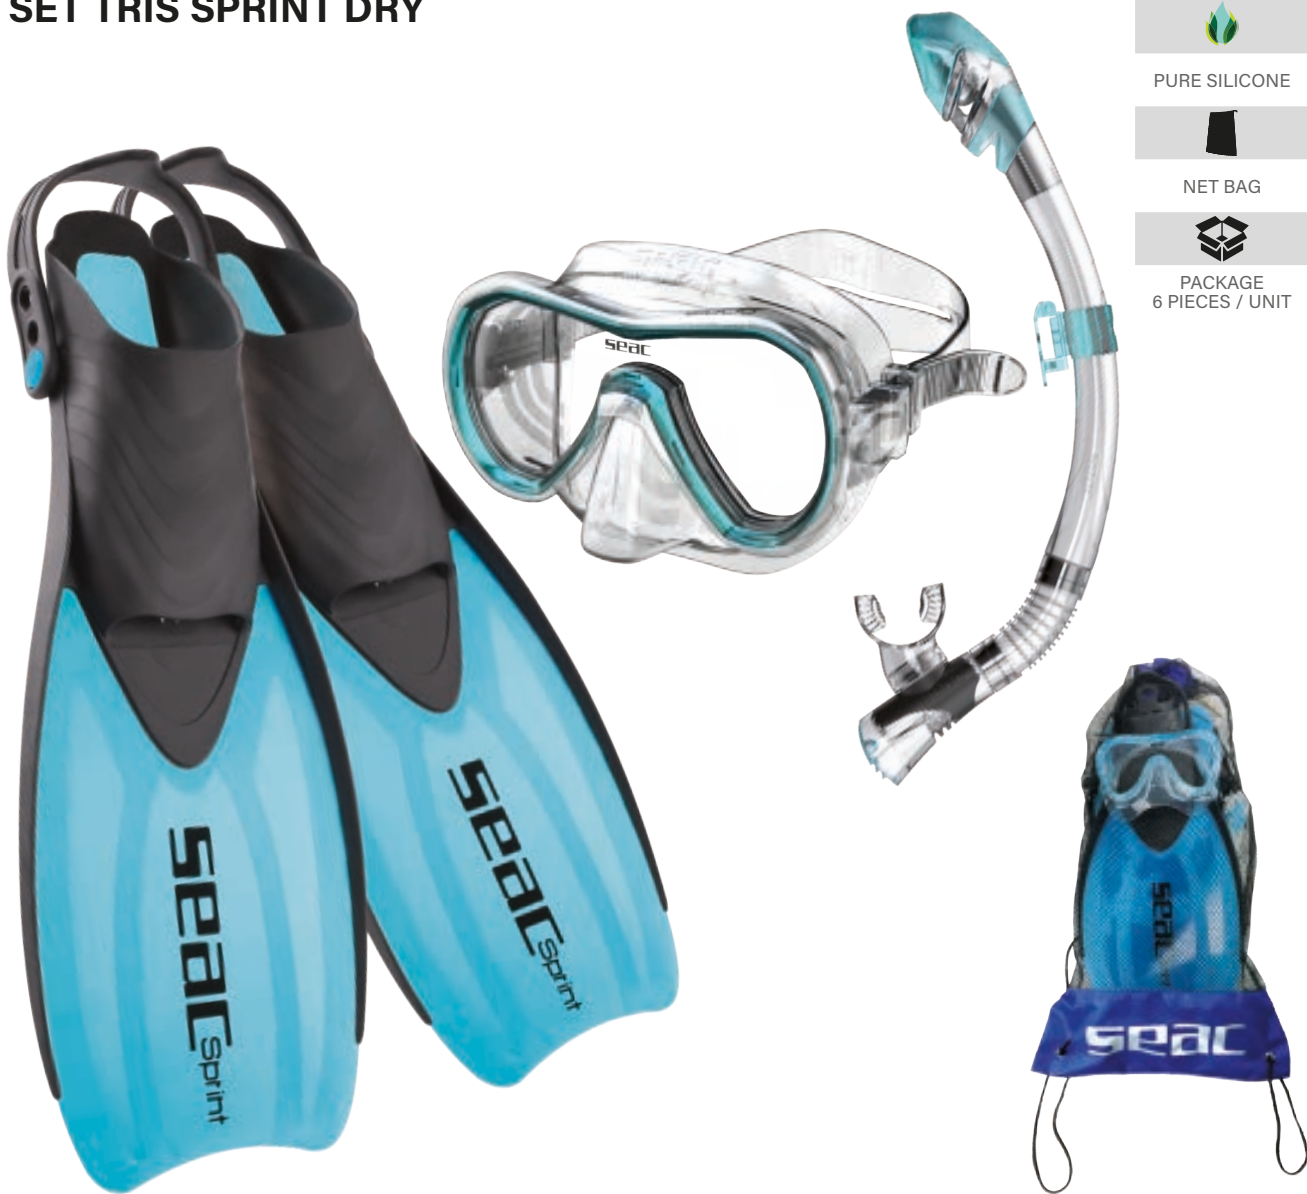

SET TRIS SPRINT DRY

- PURE SILICONE
- NET BAG
- PACKAGE 6 PIECES / UNIT

JR

FINS: SPRINT
MASK: BELLA
SNORKEL: TRIBE DRY

MD

FINS: SPRINT
MASK: GIGLIO MD
SNORKEL: TRIBE DRY

AD

FINS: SPRINT
MASK: GIGLIO
SNORKEL: FAST TECH DRY

FINS SIZE	32/35	36/38	39/41	42/44	45/47
FIT	JR	MD	AD	AD	AD
COD.	89-30B/32-35	89-30B/36-38	89-30B/39-41	89-30B/42-44	89-30B/45-47