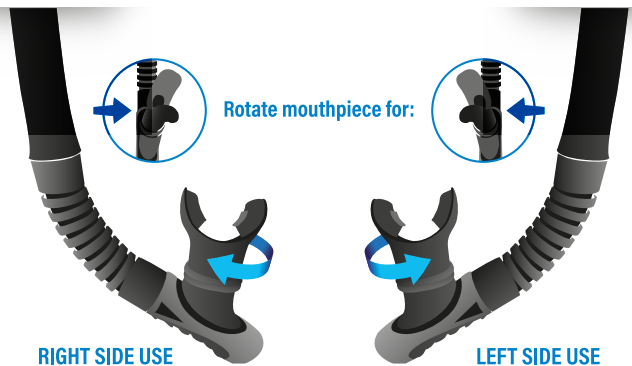

# REVERSE DRY

NEW  
2024

S/KL

S/BL

-  PURE SILICONE
-  DRY TOP SYSTEM
-  PURGE VALVE
-  RIGHT OR LEFT SIDE USE MOUTHPIECE
-  PACKAGE 12 PIECES / UNIT

MODEL	S/KL	MODEL	S/BL
	84-38TI/SKL		84-38B/SBL
	84-38R/SKL		84-38LL/SBL
	84-38B/SKL		84-38N/SBL
			84-38R/SBL
			84-38TI/SBL