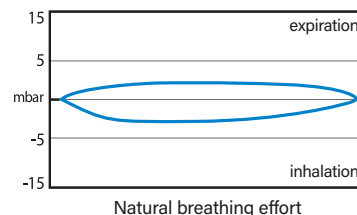

### The ITALCERT test report on the residual CO2 content

SEAC had its full-face masks also tested by a third-party laboratory. Please see the results below:

CO2 content limit values on full-face SEAC (test results with 25 RPM / 2.5 l)

CO2-IR	CH1
5,00	%VOL
CO2-IR	CH2
0,6	%VOL

CO2-IR	CH1
5,00	%VOL
CO2-IR	CH2
0,7	%VOL

In the **SEAC labs**, batches of full-face masks are tested with **Ansti machines**, specifically to measure the **dynamic performance of human breathing**, and with **specific SEAC equipment** to **check levels of CO2** in the air inhaled through the masks.